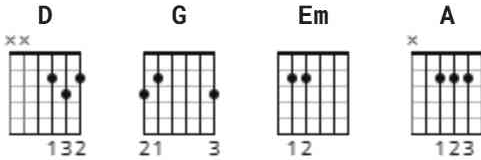

# Dont Be Cruel Chords by Elvis Presley

Difficulty: absolute beginner

Tuning: E A D G B E

## CHORDS

Achal Ashwin,  
Banglore.  
22nd May 2002.

Don't Be Cruel - Elvis Presley.

Use these chords to play along with the record + it sounds crisper.

[Verse 1]

You [D] know I can be found, sitting home all alone,  
If [G] you cant come around, at [D] least please telephone.  
Don't be [Em] cruel [A] to a heart that's [D] true.

[Verse 3]

[D] Don't stop thinking of me, Don't make me feel this way,  
Come [G] on over here and love me, you [D] know what I want you to say.  
Don't be [Em] cruel [A] to a heart that's [D] true.  
Why [G] should we be a[A] part?  
I [G] really love you [A] baby cross my [D] heart.

[Verse 5]

Don't be [Em] cruel [A] to a heart that's [D] true.  
Don't be [Em] cruel [A] to a heart that's [D] true.  
I Don't [G] want no other [A] love,  
[G] baby its just [A] you I'm thinking [D] of.